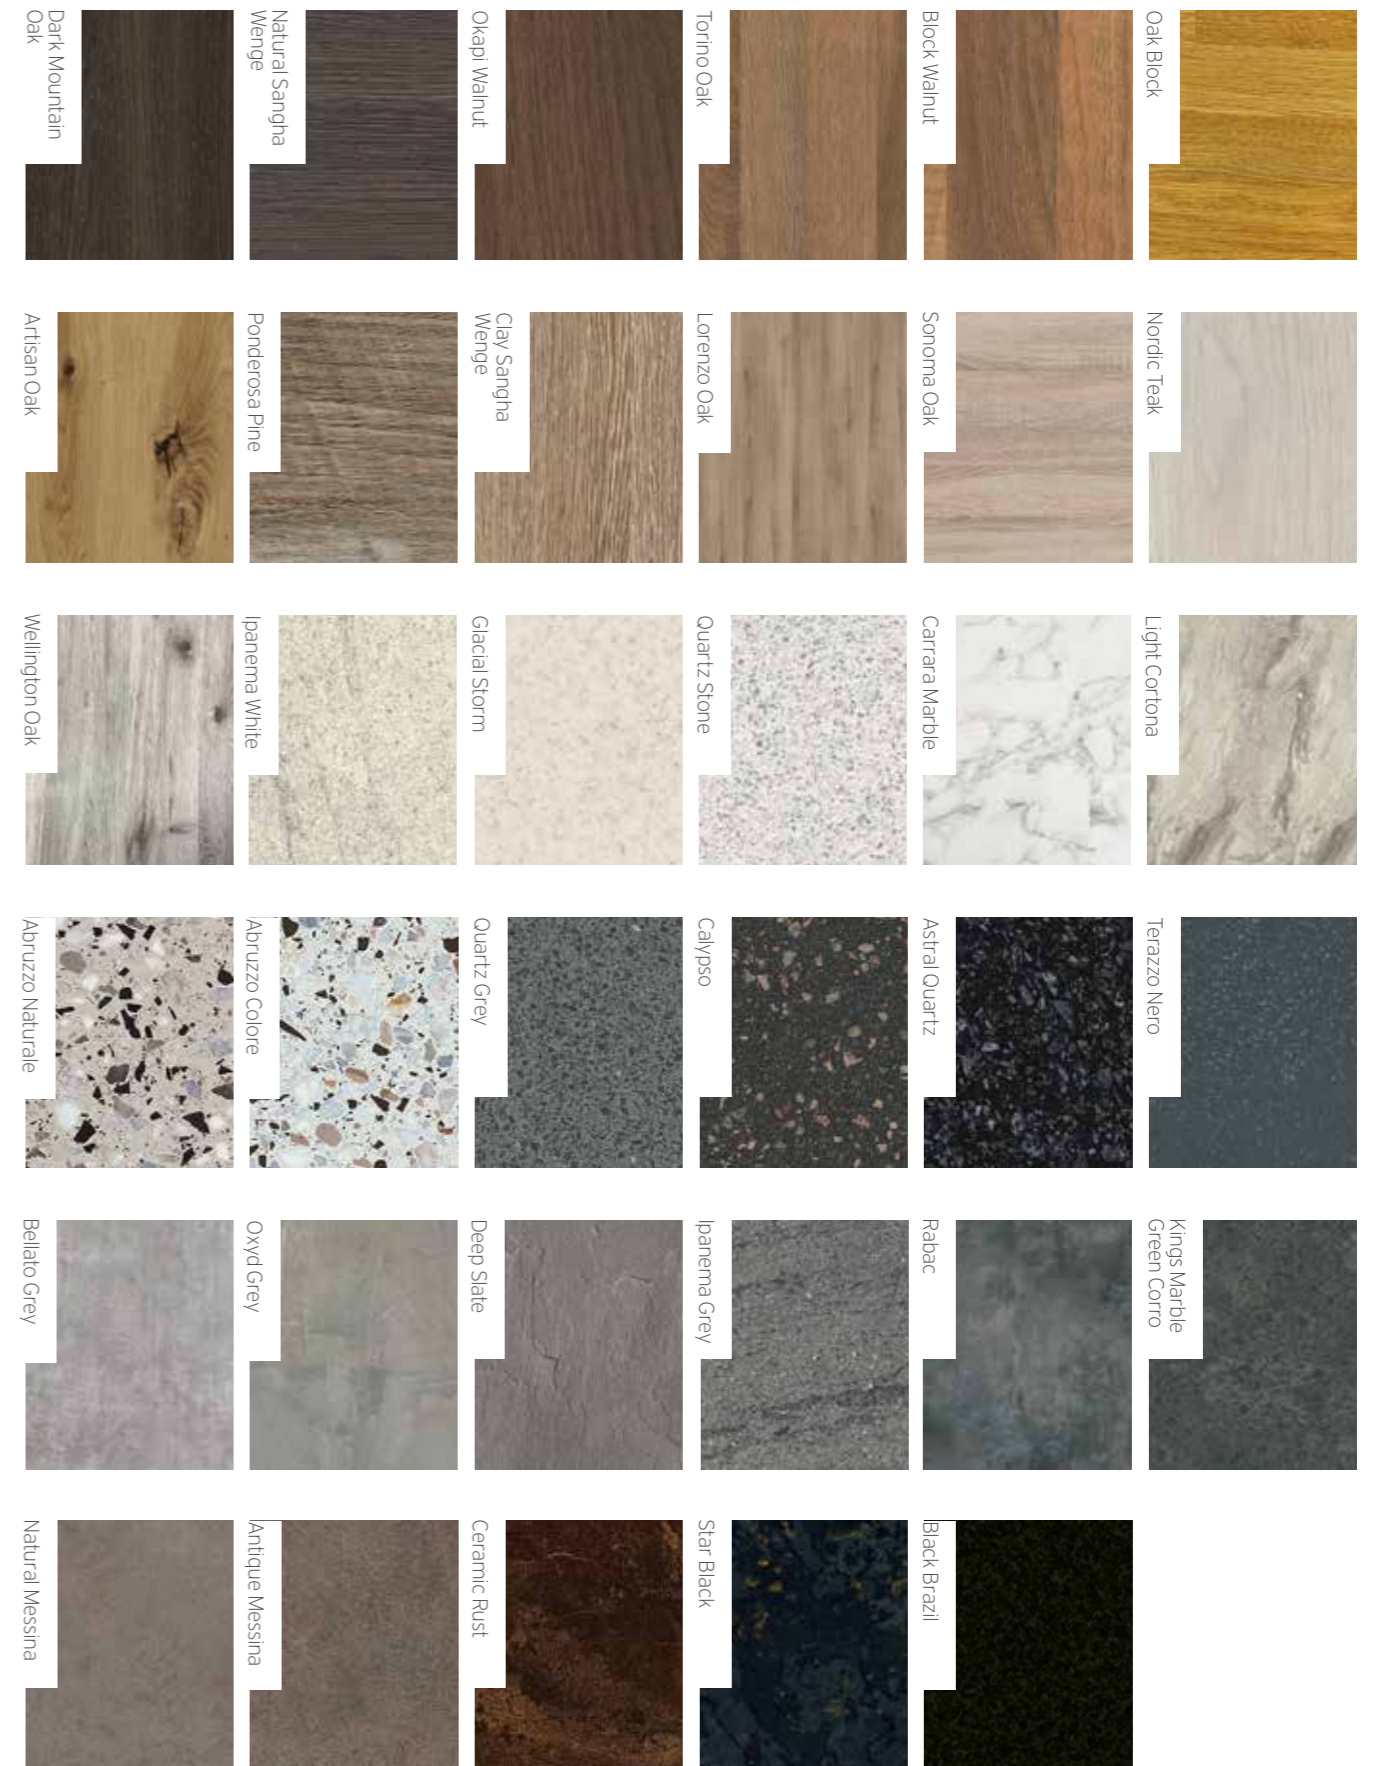

QUADRA PROFILE 40mm & SQUARE PROFILE 21mm & 40mm