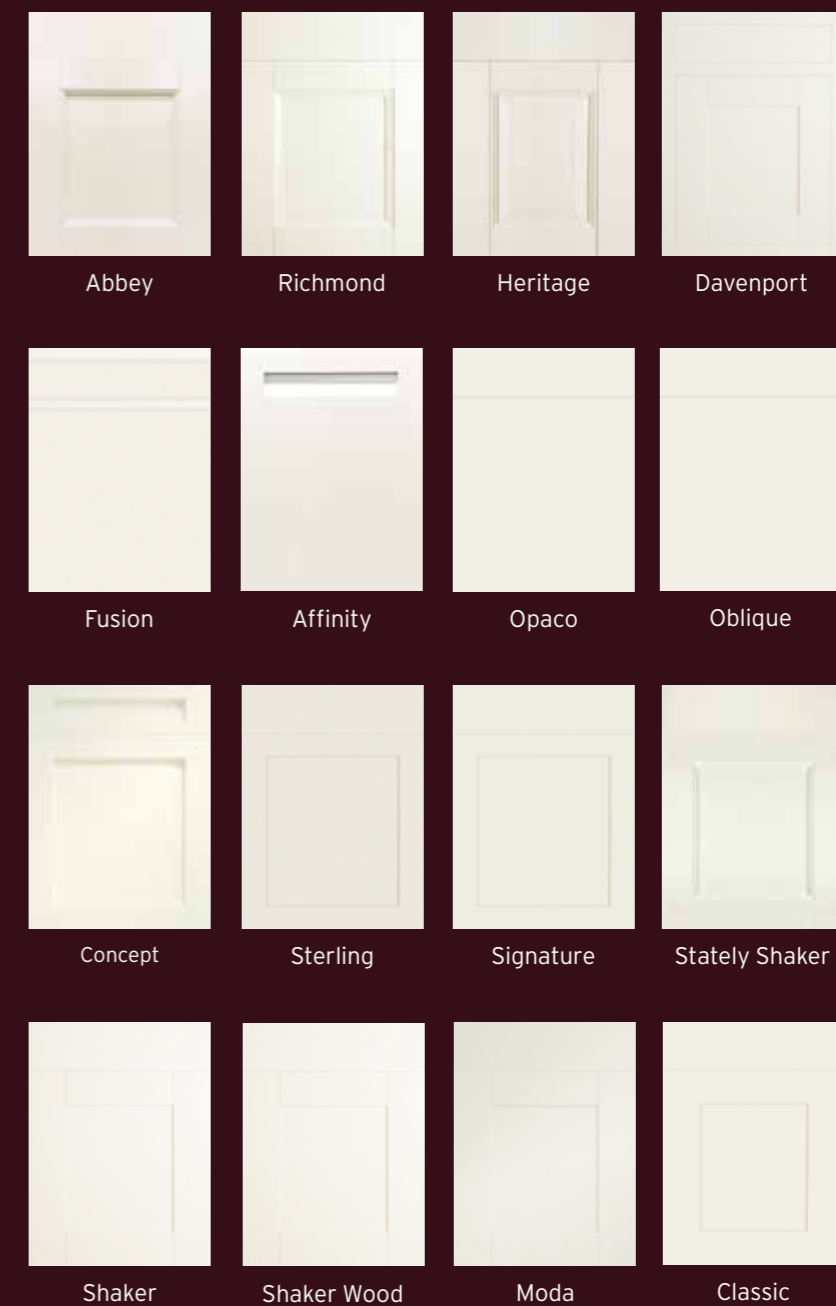

The colours shown in this brochure are as accurate as the printing process allows and therefore we strongly recommend that you contact your retailer to view a display or door sample before placing your order.

16 PAINTED DOOR STYLES

PAIR YOUR COLOUR CHOICE WITH ANY OF OUR 16 DOOR STYLES TO PERSONALISE YOUR KITCHEN.
WITH 352 COMBINATIONS YOU CAN CREATE YOUR PERFECT KITCHEN FROM OUR EXTENSIVE RANGE
OF SHAKER, TRADITIONAL AND MODERN DOOR OPTIONS.