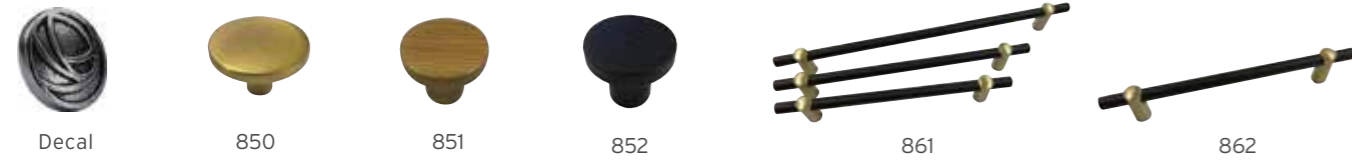

HANDLE COLLECTION

AS WELL AS CHANGING HOW YOU INTERACT WITH YOUR KITCHEN,
YOUR CHOICE OF HANDLES WILL MAKE A BIG IMPRESSION
ON THE OVERALL VISUAL EFFECT OF YOUR SPACE.

*Backplate can be removed from D handle