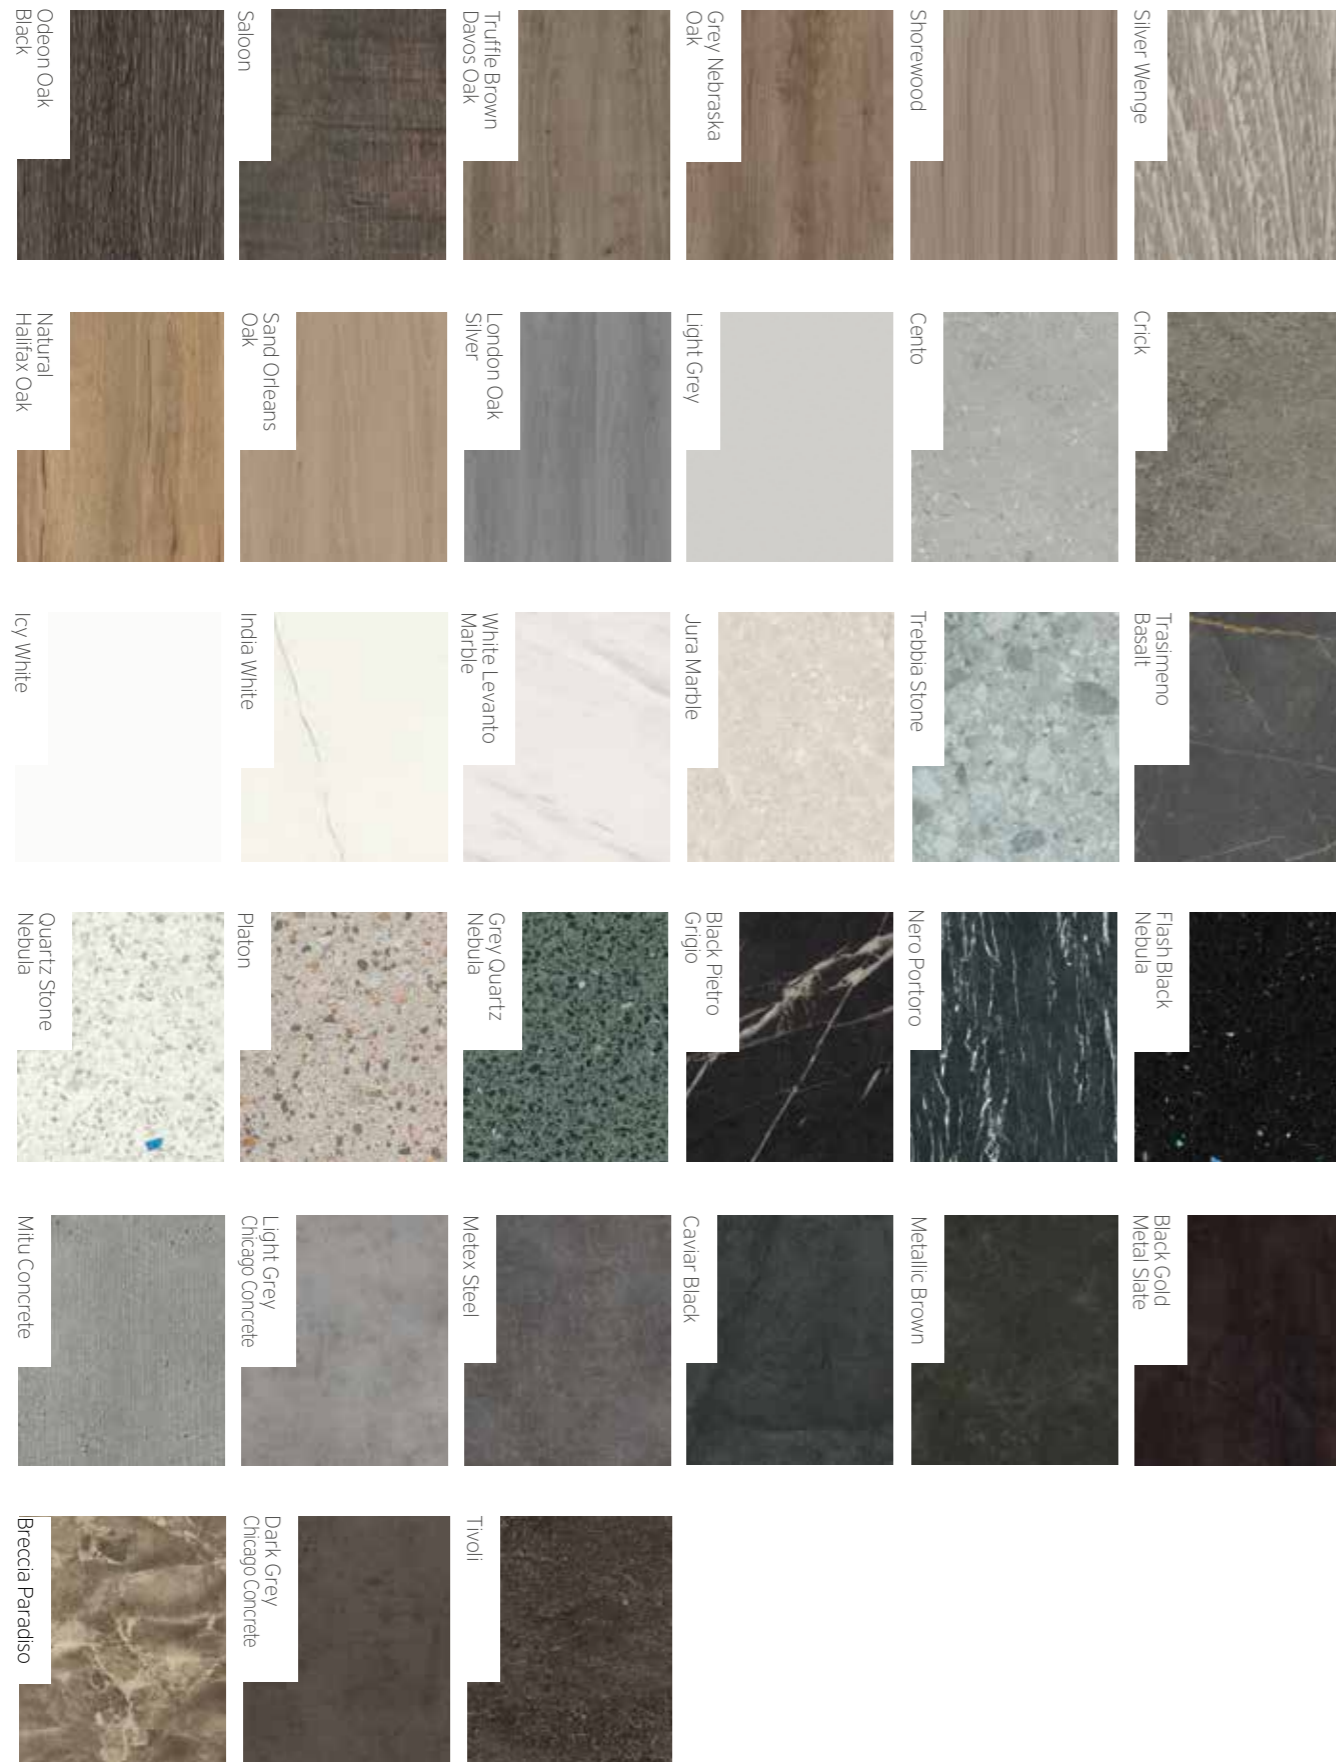

LIGHTING COLLECTION

SQUARE PROFILE 21mm & 40mm (not available in Quadra profile)

THE LIGHTING SCHEME IN YOUR KITCHEN IS ESSENTIAL TO ACHIEVING THE DESIRED IMPACT. BOTH PRACTICAL AND AESTHETIC CONSIDERATIONS ARE CRITICAL TO THE DESIGN, OUR LIGHTING COLLECTION WILL BRING YOUR KITCHEN TO LIFE.